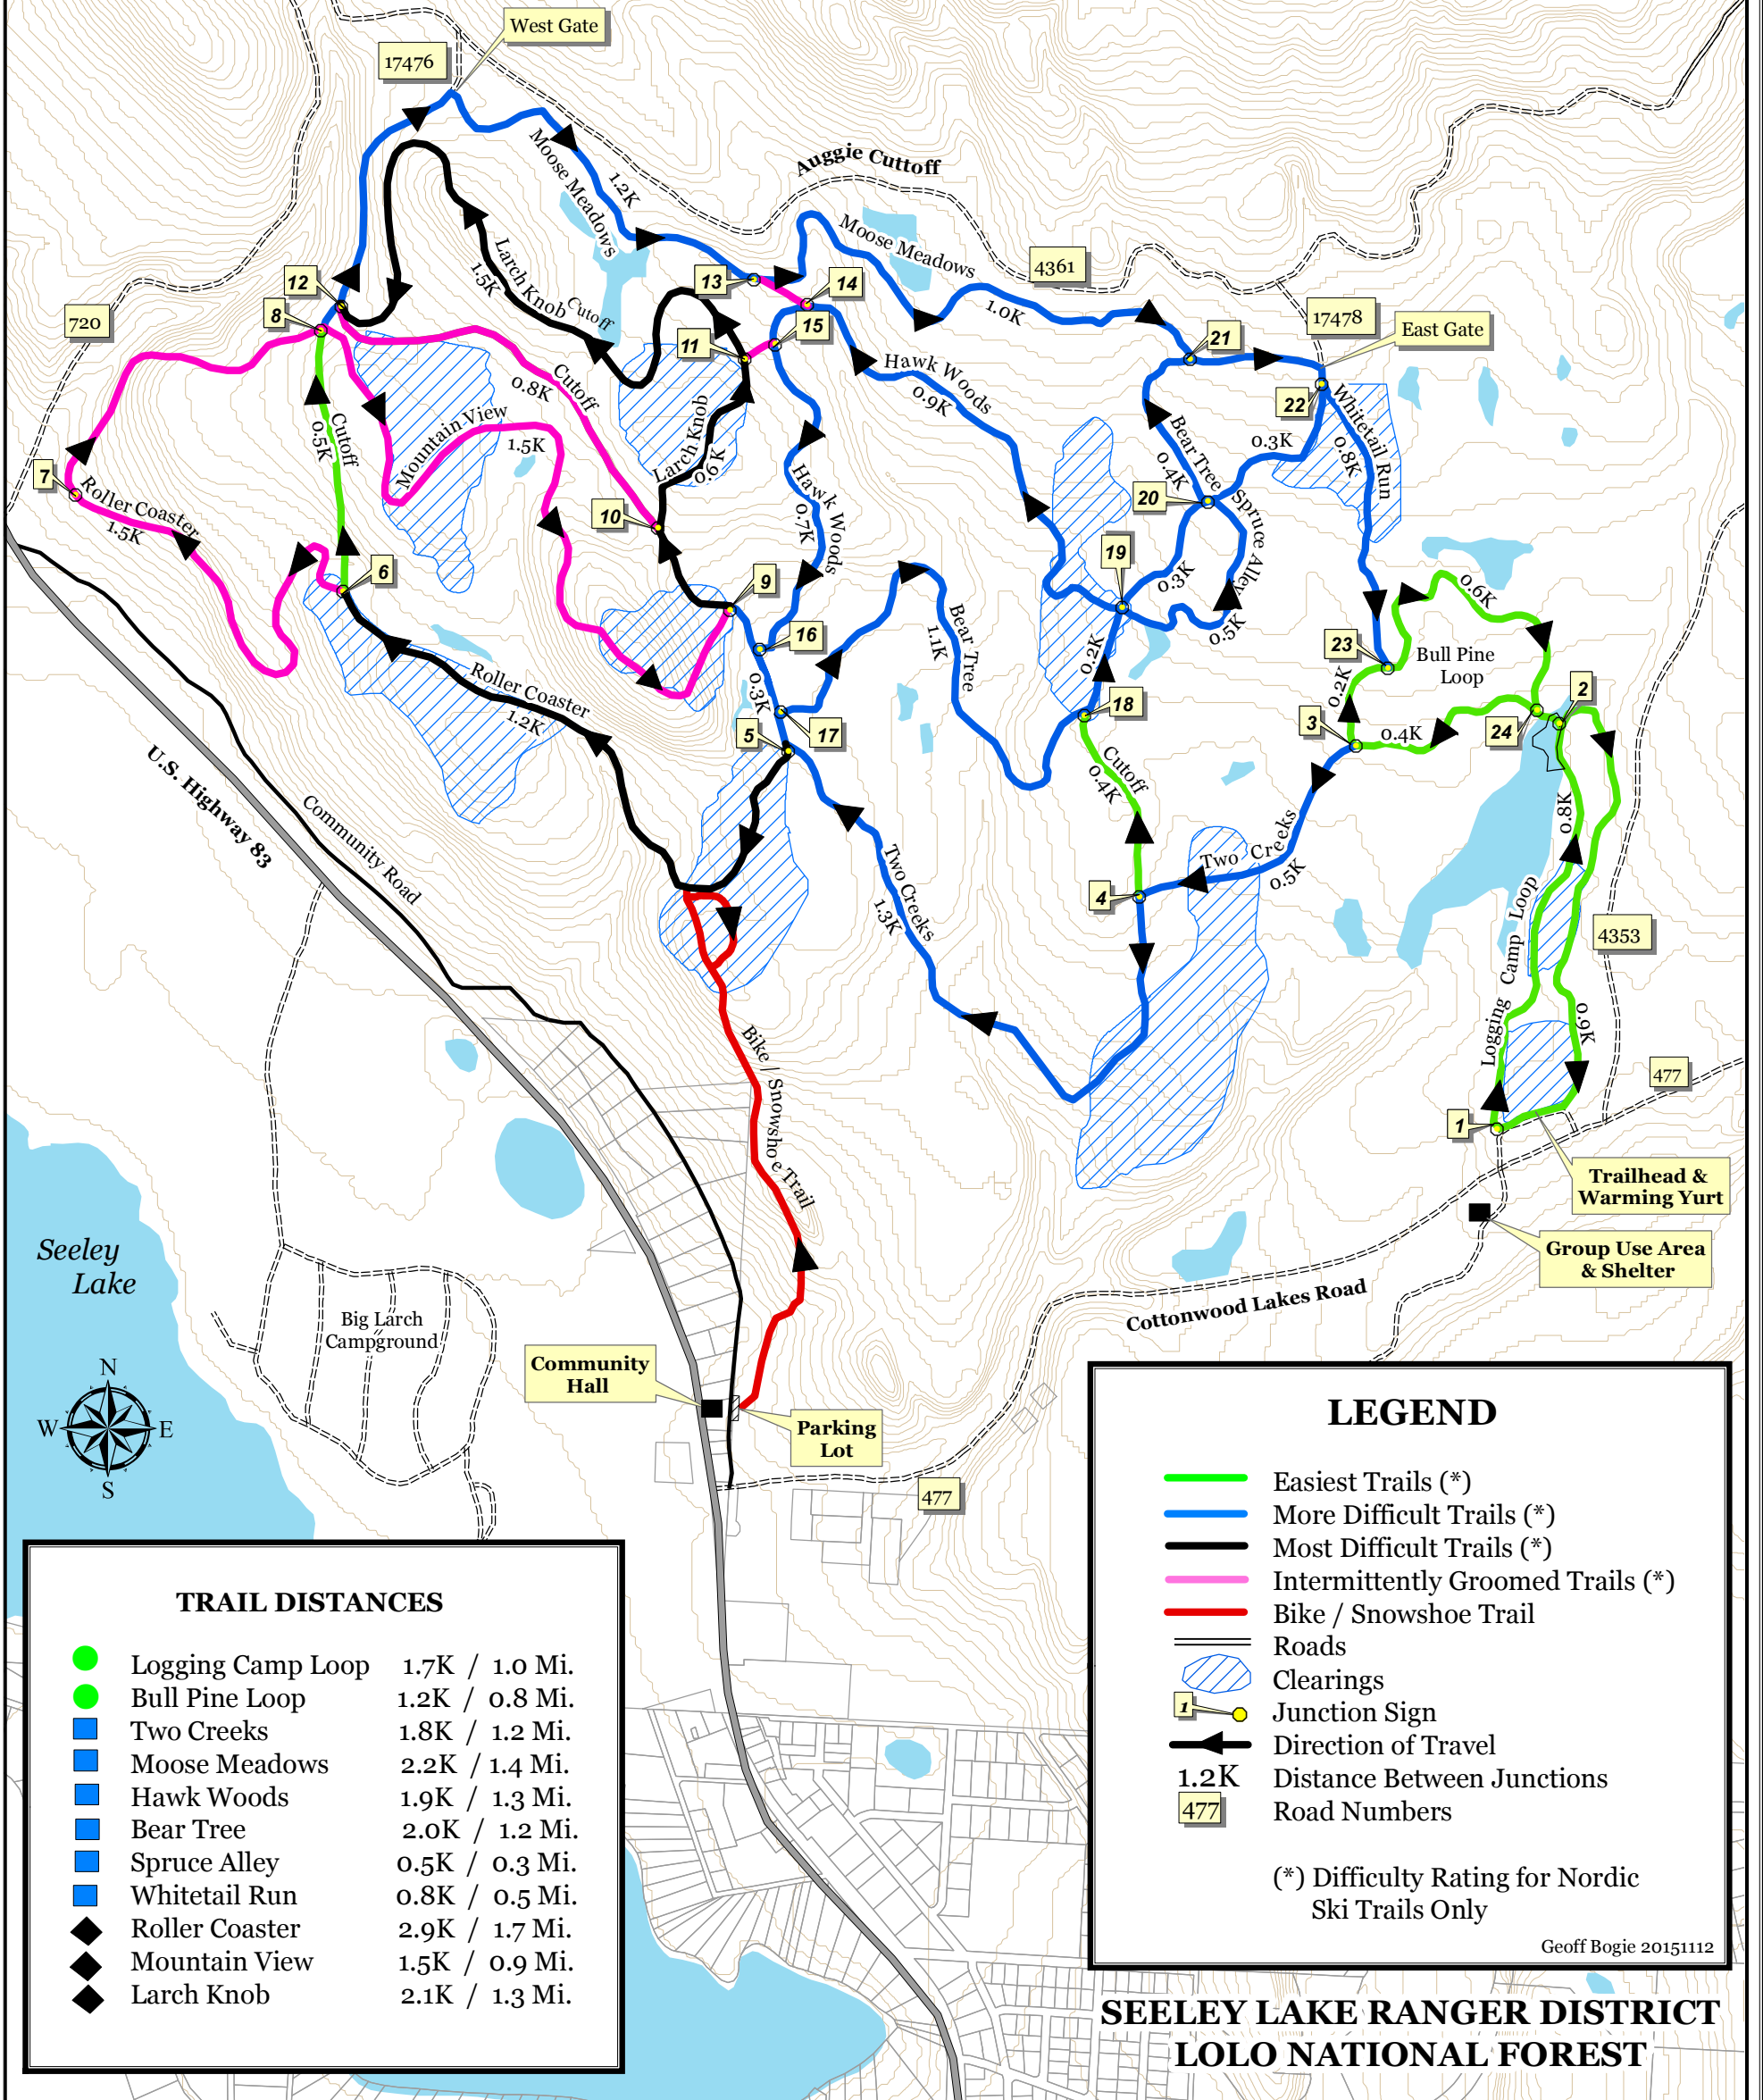

SEELEY CREEK TRAILS

TRAIL DISTANCES

●	Logging Camp Loop	1.7K / 1.0 Mi.
●	Bull Pine Loop	1.2K / 0.8 Mi.
■	Two Creeks	1.8K / 1.2 Mi.
■	Moose Meadows	2.2K / 1.4 Mi.
■	Hawk Woods	1.9K / 1.3 Mi.
■	Bear Tree	2.0K / 1.2 Mi.
■	Spruce Alley	0.5K / 0.3 Mi.
■	Whitetail Run	0.8K / 0.5 Mi.
◆	Roller Coaster	2.9K / 1.7 Mi.
◆	Mountain View	1.5K / 0.9 Mi.
◆	Larch Knob	2.1K / 1.3 Mi.

LEGEND

- Easiest Trails (*)
- More Difficult Trails (*)
- Most Difficult Trails (*)
- Intermittently Groomed Trails (*)
- Bike / Snowshoe Trail
- Roads
- Clearings
- 1 Junction Sign
- ▶ Direction of Travel
- 1.2K** Distance Between Junctions
- 477 Road Numbers

(*) Difficulty Rating for Nordic Ski Trails Only

Geoff Bogie 20151112

**SEELEY LAKE RANGER DISTRICT
LOLO NATIONAL FOREST**