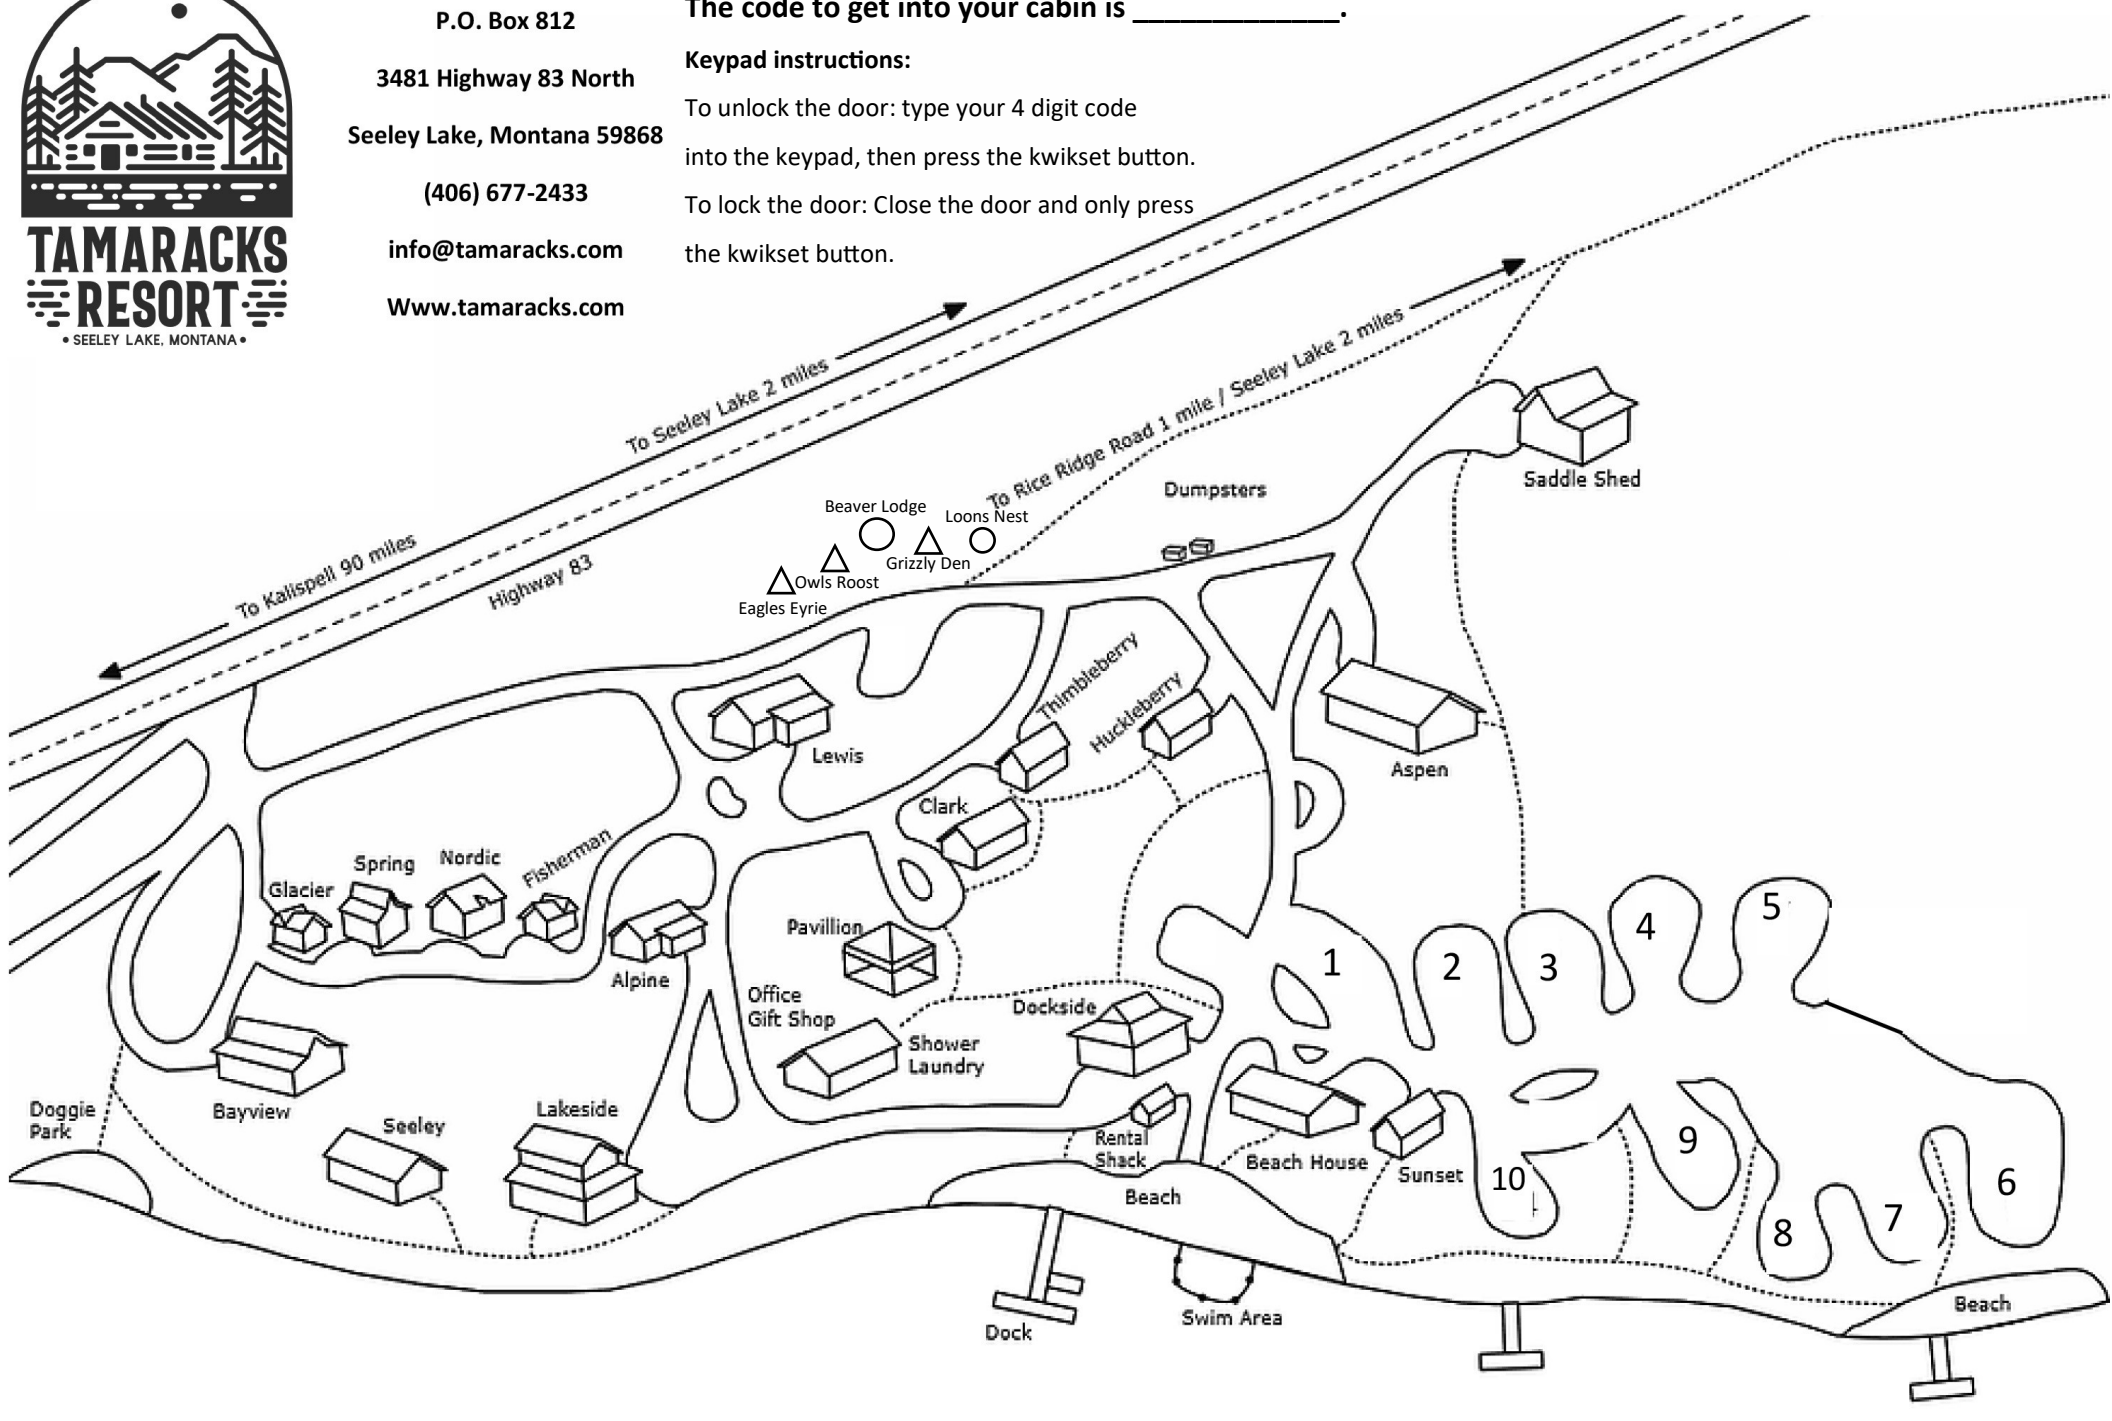

**TAMARACKS
RESORT**
• SEELEY LAKE, MONTANA •

P.O. Box 812

3481 Highway 83 North

Seeley Lake, Montana 59868

(406) 677-2433

info@tamaracks.com

www.tamaracks.com

The code to get into your cabin is _____.

Keypad instructions:

To unlock the door: type your 4 digit code into the keypad, then press the kwikset button.

To lock the door: Close the door and only press the kwikset button.

Seeley Lake